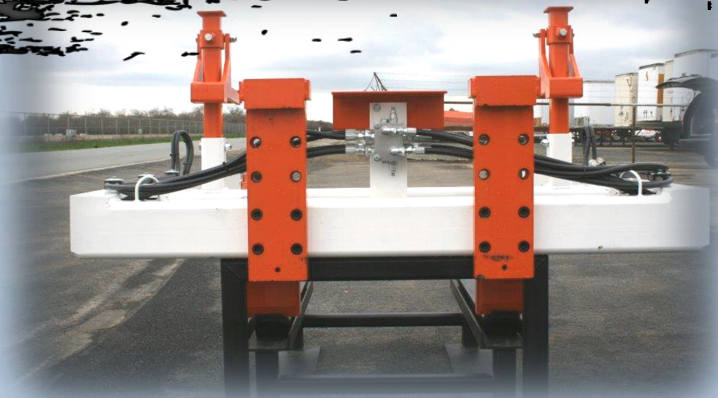

Bin Dumper

**No bin left untouched
with the Weldcraft Bin Dumper**

**180 Degrees
of Rotation**

P.O. Box 11104 — Terra Bella, CA 93270
PH: (559) 784-4322 — Fax: (559) 784-4620
weldcraft@ocsnet.net — www.weldcraftindustries.com

Bin Dumper

Features & Specifications

We are the oldest existing manufacturer of Side by Side Harvesters in the United States. We have used a lifetime of farming and harvesting knowledge to develop the fastest and most reliable harvesters on the market.

Our machines are very versatile and can harvest many types of trees even in the toughest conditions.

The Weldcraft Bin Dumper will cut your cost by offering fast dumping and zero down time. It fits virtually any forklift and dumps all common size bins.

Features

- ◇ Rugged construction
- ◇ Smooth & fast operation
- ◇ Hydraulic rotary motor
- ◇ Weldcraft sequence locking valve
- ◇ Fits virtually any forklift
- ◇ Dumps **ANY** common size bins
- ◇ 180 degrees of dumping rotation