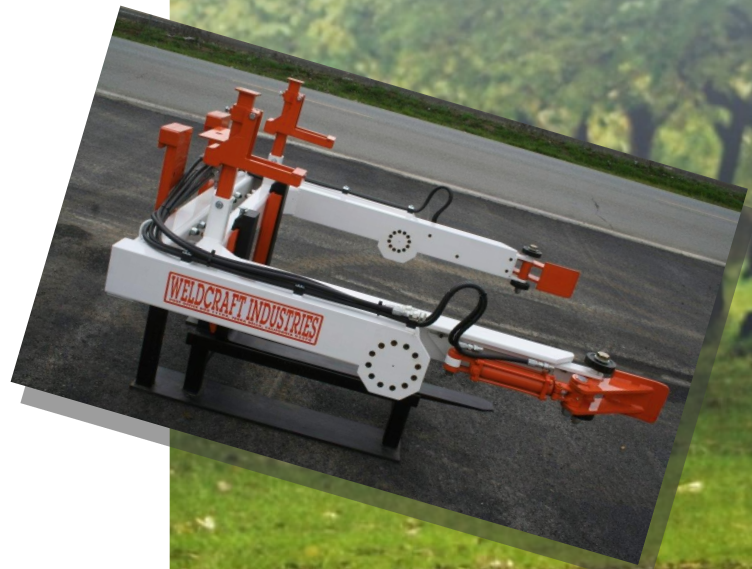

Bin Dumper

Features & Specifications

We are the oldest existing manufacturer of Side by Side Harvesters in the United States. We have used a lifetime of farming and harvesting knowledge to develop the fastest and most reliable harvesters on the market.

Our machines are very versatile and can harvest many types of trees even in the toughest conditions.

The Weldcraft Bin Dumper will cut your cost by offering fast dumping and zero down time. It fits virtually any forklift and dumps all common size bins.

Features

- Rugged construction
- Smooth & fast operation
- Hydraulic rotary motor
- Weldcraft sequence locking valve
- Fits virtually any forklift
- Dumps **ANY** common size bins
- 180 degrees of dumping rotation

Advantages

- Speed of dumping
- No maintenance or down time
- Empties bins on first dump

Dealers:

RKJ Equipment
Las Cruces, NM
(575) 571-4120

N&S Tractor
John O'Brien
(530) 458-2166

Quinn Cat
Fresno, CA
(559) 896-4040

Holt Cat
Los Banos, CA
(209) 826-4919

Marsa
Chihuahua, Mex
(693) 472-21-31